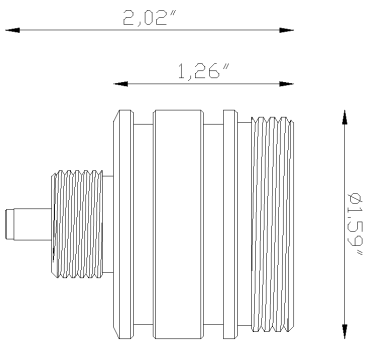

PROJECT: _____

TYPE: _____

CAT #: _____

DESCRIPTION

Micro, Integrated Modular, Brass - Antique, 5.5W, 435 Lm, 3000K, 60°, 10-15V

SPECIFICATIONS

Construction	Brass
Finish	Antique
Lead Wire	6'
Voltage	10-15V
Light Warranty	10 Years

FINISHES

NOTES

Micro Module

	CORE	CORE	PRO	PRO
	M4B1-3.5W-27K-40-A M4B1-3.5W-27K-60-A M4B1-3.5W-30K-40-A M4B1-3.5W-30K-60-A	M4B1-5.5W-27K-40-A M4B1-5.5W-27K-60-A M4B1-5.5W-30K-40-A M4B1-5.5W-30K-60-A	M7B1-4.5W-40-A M7B1-4.5W-40-BK M7B1-4.5W-60-A	M8B1-3W-27K-40-A M8B1-3W-27K-40-BK M8B1-3W-30K-40-A M8B1-3W-30K-40-BK
Construction	Brass	Brass	Brass	Brass
Finish	Antique	Antique	Black, Antique	Antique, Black
Input Voltage	10-15V	10-15V	10-15V	10-15V
Wattage (Volt Amps)	3.5W (5.59)	5.5W (8.66)	4.5W (7.66)	3W (4.83)
Module Lumens	325 Lm	435 Lm	350 Lm	158 Lm
Color Temperature	2700K, 3000K	2700K, 3000K	2700-5700K	2700-5700K
Beam Spread	40°, 60°	40°, 60°	40°, 60°	40°
Lead Wire Length	6'	6'	6'	6'
CRI	80+	80+	80+	80+
RGB	No	No	No	Yes
Dimmable	Primary Dimming	Primary Dimming	Primary Dimming	Primary Dimming
Rated Life	50,000 Hrs	50,000 Hrs	50,000 Hrs	50,000 Hrs
Warranty	10 Years	10 Years	10 Years	10 Years
Core Drill Size	-	-	-	-