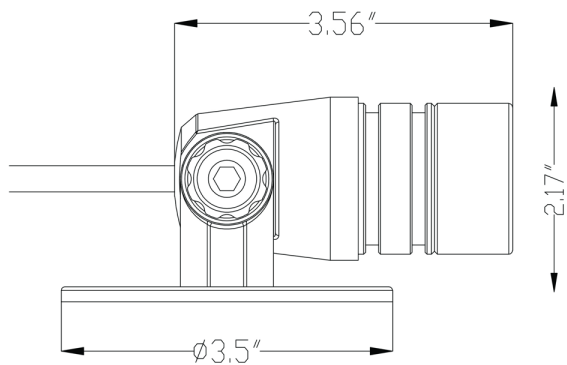

PROJECT: _____

TYPE: _____

CAT #: _____

DESCRIPTION

Underwater, Integrated Modular, Brass - Raw, Micro Short Solid Shroud, 5.5W, 346 Lm, 3000K, 10-15V

SPECIFICATIONS

Construction	Brass
Finish	Raw
Lead Wire	30'
Voltage	10-15V
Mounting	Underwater Mount
Light Warranty	10 Years
Housing Warranty	Lifetime

FINISHES

Raw

NOTES

M4B5-5.5W-30K-R

Lumien Lighting

☎ 770-485-9002
✉ orders@lumienlighting.com
🌐 www.lumienlighting.com

Lumien Lighting reserves the right to modify product specifications without notification. © 2023 Lumien Enterprise Inc.