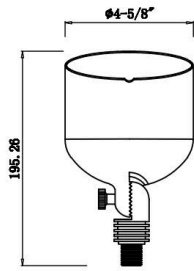

Par36 Flood Light without Glass

SPECIFICATIONS

- Color: Antique Bronze
- Lamp: Par36 (not included)
- Input Voltage: 12V
- Mounting: Ground Stake (included)
- Lens: N/A
- Lead wire: 72" Spt-1W, 18 Gauge