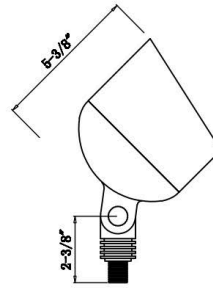

Par36 Flood Light without Glass

SPECIFICATIONS

- Color: Antique Bronze
- Lamp: Par36 (not included)
- Input Voltage: 12V
- Mounting: Ground Stake (included)
- Lens: N/A
- Lead wire: 72" Spt-1W, 18 Gauge