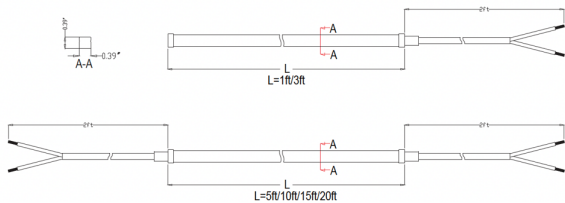

Together, we are brighter.

PROJECT: _____

TYPE: _____

CAT #: _____

DESCRIPTION

Linear, Integrated Non-Modular, Silicone-Injected - White, Side-Flex - 1' Section, 2W, 72 Lm/Ft, 2700K, 10-15V

SPECIFICATIONS

Construction	Silicone-Injected
Finish	White
Lead Wire	3'
Voltage	10-15V
Mounting	Ordered Separately
Light Warranty	3 Years

FINISHES

White

NOTES

L3S1-1-2W-27K-WH

MODULE TYPE (required)	WATTS	COLOR TEMP	BEAM SPREAD	FINISH	ACCESSORIES
---------------------------	-------	---------------	----------------	--------	-------------

L3S1-1-2W-27K-WH

- LAA-029** BK Aluminum, ARC, Flex, 5ft Channel
- LAA-030** BK Aluminum, ARC, Flex, 1-Sided Glare

Secondary Mounts - Ground (Optional)

- LAS-006** Stainless Steel, ARC Channel Spike

	CORE	CORE	CORE	CORE
	L3S1-1-2W-27K-WH L3S1-1-2W-30K-WH	L3S1-3-6W-27K-WH L3S1-3-6W-30K-WH	L3S1-5-10W-27K-WH L3S1-5-10W-30K-WH	L3S1-10-20W-27K-WH L3S1-10-20W-30K-WH
Construction	Silicone-Injected	Silicone-Injected	Silicone-Injected	Silicone-Injected
Finish	White	White	White	White
Input Voltage	10-15V	10-15V	10-15V	10-15V
Wattage (Volt Amps)	2W (2.1)	6W (6.8)	10W (10.9)	20W (20.64)
Module Lumens	72 Lm / Ft, 76 Lm / Ft	72 Lm / Ft, 76 Lm / Ft	72 Lm / Ft, 76 Lm / Ft	72 Lm / Ft, 76 Lm / Ft
Color Temperature	2700K, 3000K	2700K, 3000K	2700K, 3000K	2700K, 3000K
Beam Spread	120°	120°	120°	120°
Lead Wire Length	3'	3'	3'	3'
CRI	80+	80+	80+	80+
RGB	No	No	No	No
Dimmable	With Dimming Hub	With Dimming Hub	With Dimming Hub	With Dimming Hub
Rated Life	50,000 Hrs	50,000 Hrs	50,000 Hrs	50,000 Hrs
Warranty	3 Years	3 Years	3 Years	3 Years
Core Drill Size	-	-	-	-