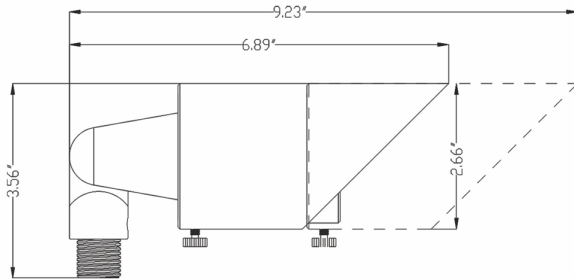

Lumien Lighting

☎ 770-485-9002
✉ orders@lumienlighting.com
🌐 www.lumienlighting.com

Lumien Lighting reserves the right to modify product specifications without notification. © 2023 Lumien Enterprise Inc.