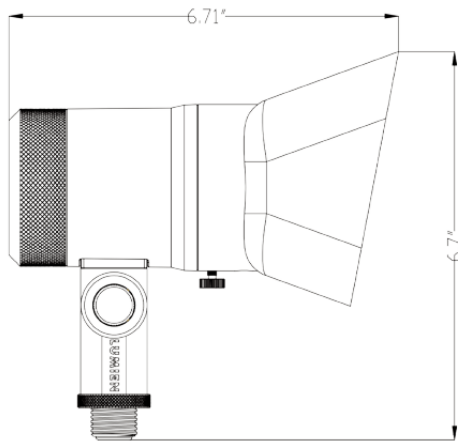

PROJECT: _____

TYPE: _____

CAT #: _____

DESCRIPTION

Flood, Integrated Variable - Standard Dimming, Aluminum, Deco Aluminum Series Floodlight (Includes 40° Optic)

SPECIFICATIONS

Construction	Aluminum
Lead Wire	6'
Voltage	10-15V
Mounting	LAP-002 (8" Stake)
Light Warranty	10 Years

FINISHES

Black

Bronze

NOTES

F5A1

Lumien Lighting

☎ 770-485-9002
✉ orders@lumienlighting.com
🌐 www.lumienlighting.com

Lumien Lighting reserves the right to modify product specifications without notification. © 2023 Lumien Enterprise Inc.